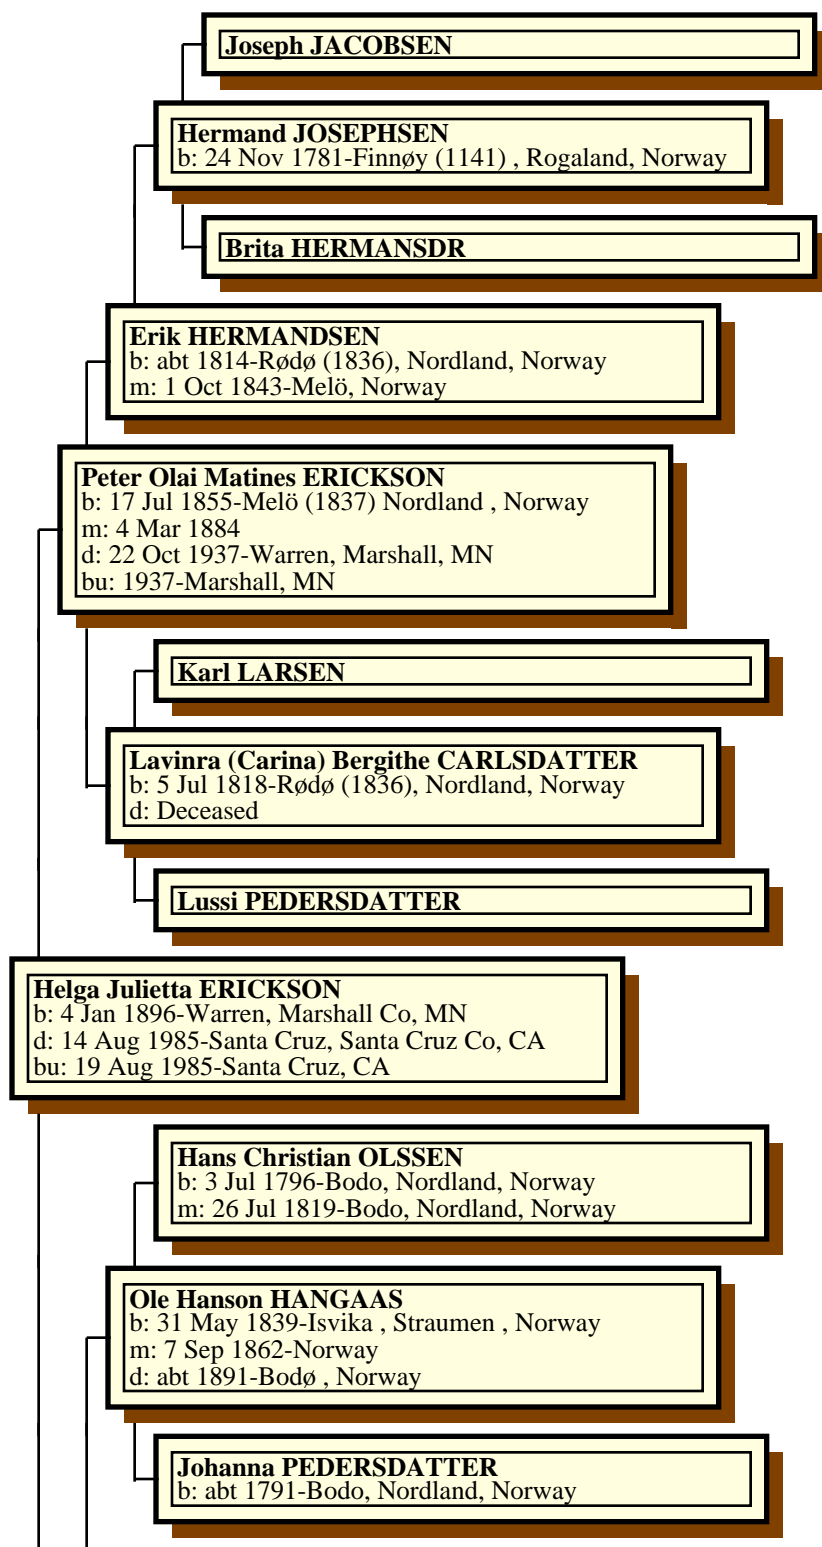

# Ancestors of Helga Julietta ERICKSON

23 Nov 2007

**Johanna Elina Bergithe Olsdatter HANGAAS**

b: 30 Sep 1865-Bodø , Norway

d: 29 Apr 1950-Isanti, MI

bu: 1950-Marshall, MN

**Peder OLSEN**

b: Norway

**Olamine (Olomine) PEDERSDATTER**

b: 12 Jun 1826-Melø, Nordland, Norway

d: abt 1889-Warren, Marshall Co, MN

**Randine HÅKINSDOTTER**

b: Norway

Prepared by: